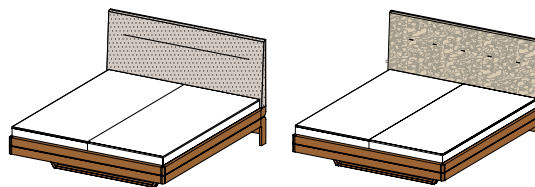

#### dimensions of lying surface:

h	normal 39.5   comfort 47.5			
w	140	160	180	200
l	190	200	210	220

All indicated widths and lengths can be combined.

**total width** = width of lying surface + 5 cm

**total length** = length of lying surface + 11.1 cm

### float bed wooden headboard

**types of wood:** alder, beech, beech heartwood, oak, cherry, walnut, oak white oil