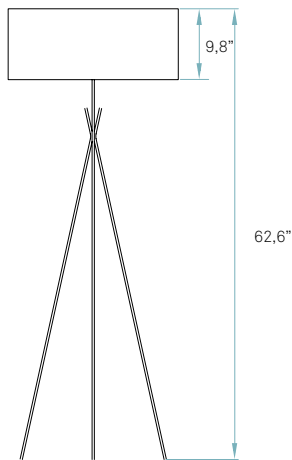

REF. COS PG 20  
Cosmos

References

Certificates

Wood shade colors

Components

**Upper diffuser**  
Matt satin acrylic

**Cord and plug with on/off switch**  
Transparent 53"

**Stem & Base**  
Brushed nickel

**Required**  
Shade to base mount  
Difficulty: \*\*\*\*\*

**Box size**  
**Foot**  
box 1: 20 x 20 x 64"  
14,9 ft<sup>3</sup> | 15,9 Lb  
**Shade**  
box 2: 31 x 31 x 17"  
9,3 ft<sup>3</sup> | 15,7 Lb  
**Weight**  
Gross - 31,6 Lb  
Net - 10,1 Lb