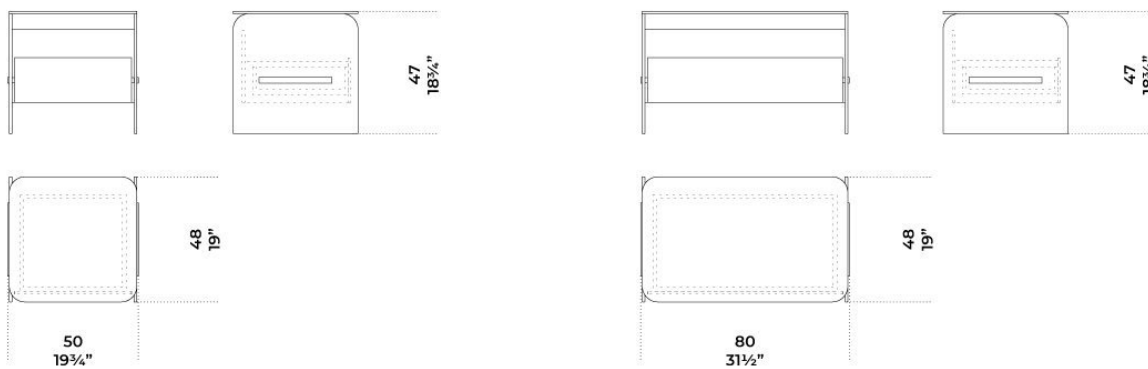


Holly Comodino

Pinuccio Borgonovo
2020

Holly Comodino

Pinuccio Borgonovo , 2020

Bedside table with one drawer. Structure in black open pore lacquered ash or grey smoke open pore lacquered ash. Drawer with total extraction runners. Top and sides in 10mm thick smoked "Grigio Italia" or extralight glass. Metal parts in brushed black anodized aluminium. Inside shelf in black open pore lacquered ash or grey smoke open pore lacquered ash like the structure. Alternatively available in either tempered Craquelé glass or tempered painted with the exclusive Cashmere brushed glass finish in the Gold Grey or Anthracite on request.

Dimensioni / Sizes
Cm (L x P x H)
50 x 48 x 47
80 x 48 x 47

Inches (L x P x H)
19¾" x 19" x 18¾"
31½" x 19" x 18¾"

Metallo / Metal

*Alluminio
spazzolato nero
Black brushed
aluminium*

Legno / Wood

*Nero poro
aperto
Black open pore*