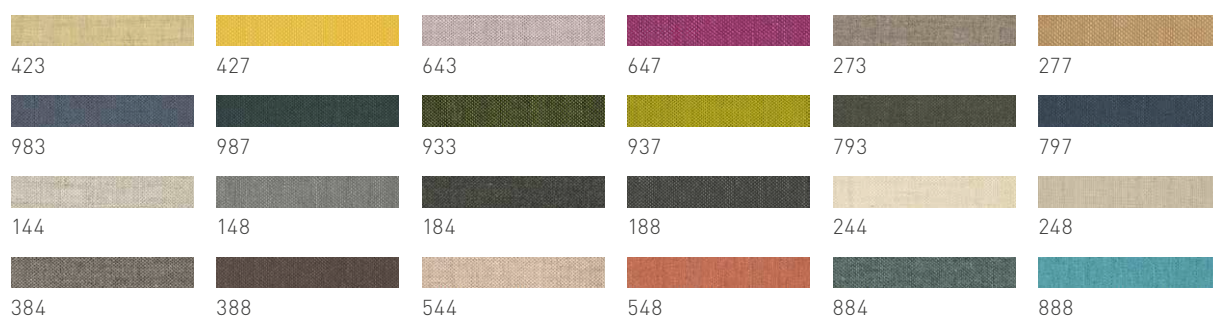

alder beech beech heartwood oak wild oak* venetian oak**

cherry walnut wild walnut* maple white oil oak white oil wild oak white oil*

fabric colours Canvas

fabric colours Clara

yarn colour

two-tone leather: corresponds to darker tone

two-tone fabric or leather/fabric combination: corresponds to leather or fabric with the darker tone

colour patterns

Wood is one of the most noble, beautiful and versatile natural products we have. Every piece of wood is unique. Differences in colour are a result of the wood's structure and place of origin. Similarly, the age of the piece of furniture will determine its colour, as natural factors in your home's environment (e.g. sunlight) can change the surface colour. When your order specifies a particular colour, we do our best to match it. But minor variations in wood, leather, glass and ceramic are inevitable. An exact colour match will never be possible.

*wild arrangement only available on fronts and table tops | **venetian oak is only available for fronts

*leather colours***leather colours L1**

					
polar white (71088)	white (71018)	sand (70232)	antique white (70230)	creme (70231)	pebble (72217)
					
curcuma (73250)	orange (75011)	red (70210)	bordeaux (70411)	apple (78181)	blue (41573)
					
blackberry (76086)	taupe (72218)	sludge brown (74153)	dark brown (74024)	chocolate-brown (70273)	black-brown (70272)
					
medium grey (41575)	anthracite (70241)	black (70240)			

leather colours L3 (only for the **s1** chair and **loft** cushion)

		
black (70001)	cognac (70003)	dark brown (70002)

natural leather colours L7

				
tartufo (77710)	umbra (77720)	brandy (77730)	brown (77740)	black (77750)