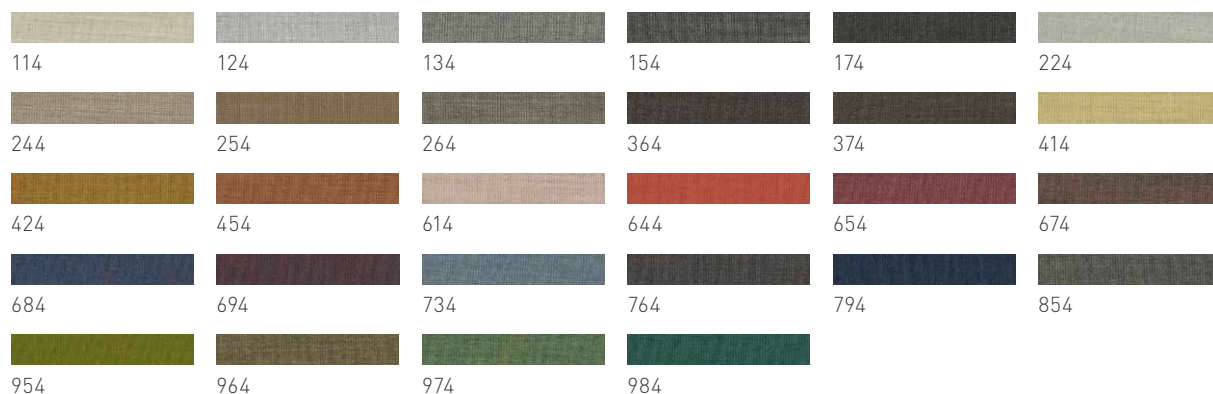

eviva chairs

FST 0A

FST5 0A

eviva chair

cover: leather or fabric

leather colours: L1 and L7 see last page

fabric colours: see last page

types of wood: beech, beech heartwood, oak, cherry, walnut, maple white oil, oak white oil

alder beech beech heartwood oak wild oak* venetian oak**

cherry walnut wild walnut* maple white oil oak white oil wild oak white oil*

fabric colours Canvas

fabric colours Clara

yarn colour

two-tone leather: corresponds to darker tone

*wild arrangement only available on fronts and table tops | **venetian oak is only available for fronts

*leather colours***leather colours L1**

					
polar white (71088)	white (71018)	sand (70232)	antique white (70230)	creme (70231)	pebble (72217)
					
curcuma (73250)	orange (75011)	red (70210)	bordeaux (70411)	apple (78181)	blue (41573)
					
blackberry (76086)	taupe (72218)	sludge brown (74153)	dark brown (74024)	chocolate-brown (70273)	black-brown (70272)
					
medium grey (41575)	anthracite (70241)	black (70240)			

leather colours L3 (only for the **s1** chair and **loft** cushion)

		
black (70001)	cognac (70003)	dark brown (70002)

natural leather colours L7

				
tartufo (77710)	umbra (77720)	brandy (77730)	brown (77740)	black (77750)