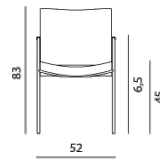

## Talos - upholstered arms

*Dimensions (cm)*  
Width: 57  
Length: 52  
Height: 85

## Talos - wooden arms

*Dimensions (cm)*  
Width: 57  
Length: 55  
Height: 85