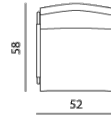

## Talos - upholstered arms

*Dimensions (cm)*  
Width: 57  
Length: 52  
Height: 85

## Talos - wooden arms

*Dimensions (cm)*  
Width: 57  
Length: 55  
Height: 85