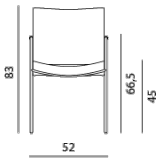

## Talos - upholstered arms

*Dimensions (cm)*  
Width: 57  
Length: 52  
Height: 85

## Talos - wooden arms

*Dimensions (cm)*  
Width: 57  
Length: 55  
Height: 85