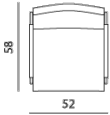

## Talos - upholstered arms

*Dimensions (cm)*  
Width: 57  
Length: 52  
Height: 85

## Talos - wooden arms

*Dimensions (cm)*  
Width: 57  
Length: 55  
Height: 85