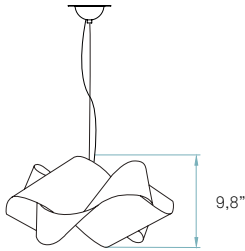

Swirl / SMALL SUSPENSION
by Ray Power

REF. SWRL SP 21
Swirl Small

References

Certificates

Wood shade colors

- 20 Ivory White
- 21 Natural Cherry
- 22 Natural Beech
- 24 Yellow
- 25 Orange
- 26 Red
- 28 Blue
- 29 Grey
- 30 Turquoise
- 31 Chocolate
- 32 Pink

Awards

Components

Metal canopy
Brushed Nickel
ø 3,9" - disc ø 5,5"

Electrical cable
Transparent 8 ft drop

Steel cable
8 ft drop

Packaging

Box size
24 x 24 x 13"

Box volume
4,5 ft³