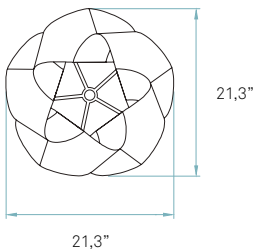

Swirl / SMALL SUSPENSION
by Ray Power

REF. SWRL SP 21
Swirl Small

References

Certificates

Wood shade colors

- 20 Ivory White
- 21 Natural Cherry
- 22 Natural Beech
- 24 Yellow
- 25 Orange
- 26 Red
- 28 Blue
- 29 Grey
- 30 Turquoise
- 31 Chocolate
- 32 Pink

Awards

Components

Metal canopy
Brushed Nickel
ø 3,9" - disc ø 5,5"

Electrical cable
Transparent 8 ft drop

Steel cable
8 ft drop

Packaging

Box size
24 x 24 x 13"

Box volume
4,5 ft³