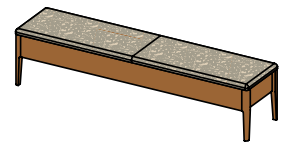

MYBAL P0 | MYBAL P0 L7

mylon bench with upholstered fold-up seat

fold-up upholstered seat with storage space

height of storage space: approx. 14.3 cm

center dividing seam from 140 cm width

fabric colours: see p. 3

leather colours: L1 and L7 see p. 3

types of wood: alder, beech, beech heartwood, oak, cherry, walnut, oak white oil

w	90.4	100.4	120.4	140.4	160.4	180.4	200.4
h	41.3						
d	42.1