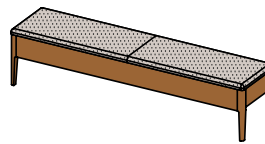

mylon bench

MYBAS P0