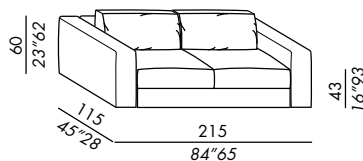

HAROLD DEEP

2018

- divani sfoderabili - profondità cm. 115
- fissi per versione in pelle
- struttura elementi e braccioli in legno
- imbottitura in poliuretano indeformabile
- piedini neri in ABS
- cuscino seduta in poliuretano a densità differenziate con schiuma viscoelastica e fibra poliestere
- cuscino schienale CLASSIC in piuma supportata
- cuscino schienale DECO 50 in piuma supportata
- finitura rivestimenti:
- STANDARD cuciture ribattute
- TAILORING cuciture sartoriali con impunture

- sofas with removable cover - depths: cm. 115
- fixed cover for leather version
- structure of units and armrests in wood
- non-deformable polyurethane padding
- black ABS feet
- seat cushion in polyurethane foam with different densities, viscoelastic foam and polyester fiber
- back cushion CLASSIC in reinforced feathers
- back cushion DECO 50 in reinforced feathers
- cover finish:
- STANDARD: lapped seams
- TAILORING: decorative stitching

- Abziehbare Sofas - Tiefe cm. 115
- Fester Lederbezug
- Gestell der Elementen und der Armlehnen aus Holz
- Polsterung aus unverformbaren PU-Schäumen
- Füße ABS Schwarz
- Sitzkissen aus PU-Schäumen mit differenzierter Dichte, viskoelastischem Schaum und Polyesterfaser
- Rückenkissen CLASSIC Polsterdaunen
- Rückenkissen DECO 50 Polsterdaunen
- Ausführungen für die Bezüge:
- STANDARD mit Kapppnähten
- TAILORING mit sichtbaren Nähten