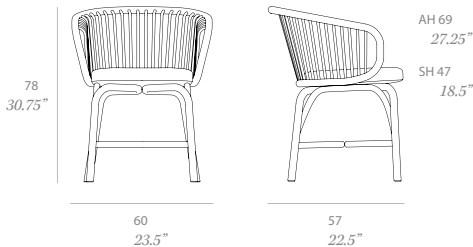

Shipment details

| | |
|---|---|
| Qty | 1 armchair (1 box) |
| Volume | 0,33 m3 / 11.65 ft3 |
| Gross weight | 13 kg / 29 lb |
| Net weight | 9 kg / 20 lb |
| Item dimensions (width x depth x height) | 60 x 57 x 78 cm 23.5" x 22.5" x 30.75" |
| COM (1, 40 - 1,50 m / 54"-59") | 0,65 m / 0.71 yd |