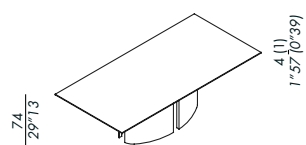

180R-TP

180R-TPS

disegno piano ottone bronzato o acciaio platinato
top design finish bronzed brass or platinum steel

180R-TP - LAZY SUSAN Ø 80

180R-TPS - LAZY SUSAN Ø 80

basamento - base 80

piani - top ROUND

TP - Ø180 x 5
Ø70"87 x 1"97

TPS - Ø180 x 4 (1)
Ø70"87 x 1"57 (0"39)

TP LAZY SUSAN Ø80 - Ø180 x 5
Ø70"87 x 1"97

TPS LAZY SUSAN Ø80 - Ø180 x 4 (1)
Ø70"87 x 1"57 (0"39)

GONG

2006

250-TPS

2500V-TPS

basamento - base 13060

piani - top RECTANGULAR - OVAL

disegno piano ottone bronzato o acciaio platinato
top design finish bronzed brass or platinum steel

TPS - 250 x 120 x 4 (1)
98"43 x 47"24 x 1"57 (0"39)