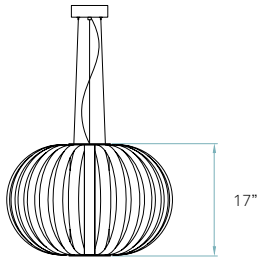

Poppy / SMALL SUSPENSION
by Burkhard Dämmer

References

POPHY SP E26 UL
POPHY SP GU24 UL

Info

Light Emission
Diffused

Certificates

Class I

120V or 277V

Wood shade colors

- 20 Ivory White
- 21 Natural Cherry
- 22 Natural Beech
- 24 Yellow
- 25 Orange
- 26 Red
- 28 Blue
- 30 Turquoise
- 31 Chocolate

Components

Metal canopy
Brushed nickel
ø 5,5"

Electrical cable
Transparent
8 ft drop

Steel cable
3 x 8 ft drop

Packaging

Box size
26 x 26 x 24"

Weight
Gross - 10,2 Lb
Net - 3,1 Lb

Recommended bulbs (Not Included)

120V
E26 Medium Base

120V
GU24

277V
GU24

CFL Spiral
1 x 18 w max

CFL Spiral
1 x 18 w max

CFL Triple tube
1 x 18 w max
GU24 to GX24q-2
adapter included
or

LED A19
1 x 10 w max

LED A19
1 x 10 w max

LED Corn Cob
1 x 9 w max
Self ballasted,
sold separately