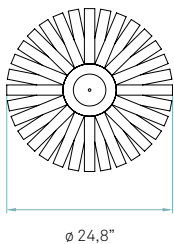

Poppy / SMALL SUSPENSION
by Burkhard Dämmer

References

POPHY SP E26 UL
POPHY SP GU24 UL

Info

Light Emission
Diffused

Certificates

Class I

120V or 277V

Wood shade colors

- 20 Ivory White
- 21 Natural Cherry
- 22 Natural Beech
- 24 Yellow
- 25 Orange
- 26 Red
- 28 Blue
- 30 Turquoise
- 31 Chocolate

Components

Metal canopy
Brushed nickel
ø 5,5"

Electrical cable
Transparent
8 ft drop

Steel cable
3 x 8 ft drop

Packaging

Box size
26 x 26 x 24"

Weight
Gross - 10,2 Lb
Net - 3,1 Lb

Recommended bulbs (Not Included)

120V
E26 Medium Base

120V
GU24

277V
GU24

CFL Spiral
1 x 18 w max

CFL Spiral
1 x 18 w max

CFL Triple tube
1 x 18 w max
GU24 to GX24q-2
adapter included
or

LED A19
1 x 10 w max

LED A19
1 x 10 w max

LED Corn Cob
1 x 9 w max
Self ballasted,
sold separately