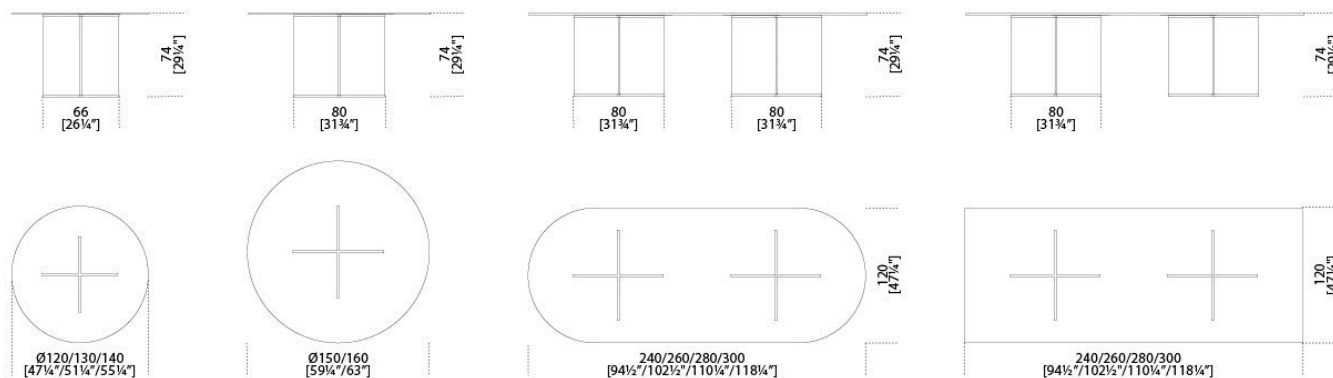

# Eros

---

*Pierangelo Gallotti*  
1971

Tavolo in cristallo trasparente.  
Parti metalliche in ottone  
cromato. Basamento in cristallo  
temperato 15mm. Su richiesta si  
realizzano piani con dimensioni  
speciali. Per piani di dimensioni  
superiori a 240cm sono previste  
2 basi.

Table in transparent glass.  
Chromed brass metal parts.  
15mm tempered glass base.  
Customised sizes for the top  
on request. For glass tops larger  
than 240cm, two bases are  
recommended.

Dimensioni / Sizes  
Cm (Ø x H)  
Top thickness 15mm  
120 x 74  
130 x 74  
140 x 74  
150 x 74  
160 x 74  
240 x 120 x 74 rectangular top  
240 x 120 x 74 oval top

Cm (W x D x H)  
Top thickness 19mm  
260 x 120 x 74 rectangular and  
oval top  
280 x 120 x 74 rectangular and  
oval top  
300 x 120 x 74 rectangular and  
oval top

Inches (Ø x H)  
Top thickness 15mm  
47¼" x 29¼"  
51¼" x 29¼"  
55¼" x 29¼"  
59¼" x 29¼"  
63" x 29¼"

Inches (W x D x H)  
94½" x 47¼" x 29¼"  
rectangular Top  
94½" x 47¼" x 29¼" oval Top

Top thickness 19mm  
102½" x 47¼" x 29¼"  
rectangular and oval top  
110¼" x 47¼" x 29¼"  
rectangular and oval top  
118¼" x 47¼" x 29¼"  
rectangular and oval top