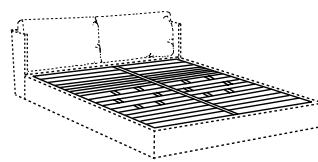

rete elite
elite slatted base