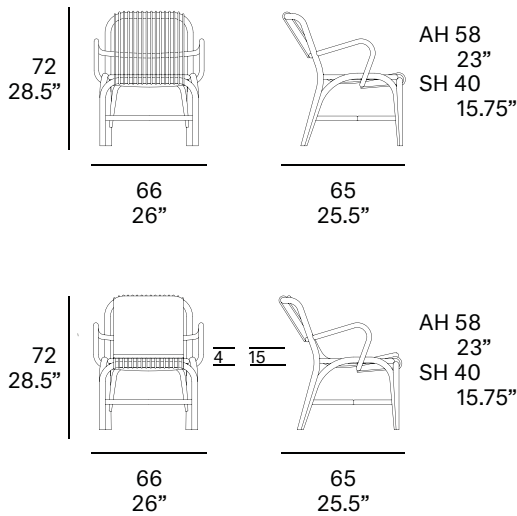

## Shipment details

Qty	1 armchair (1 box)
Volume	0,35 m3 / 12.36 ft3
Gross weight	13 kg / 24 lb
Net weight	9 kg / 15 lb
Item dimensions (width x depth x height)	66 x 65 x 72 cm 26" x 25.5" x 28.5"
COM	1,00 m / 1.09 yd
	(1, 40 - 1,50 m / 54"-59")