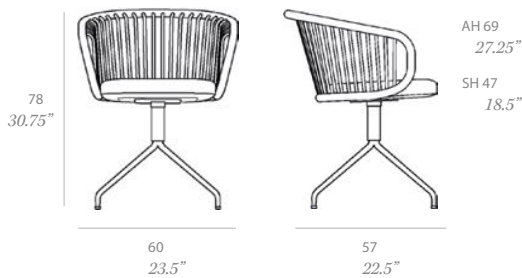

## Swivel armchair / sillón giratorio

Mario Ruiz, 2017

T070 S

Swivel armchair. Backrest comes in natural rattan. Legs are metal. Upholstered seat. Multiple upholstery options are available: natural or faux leather, virgin wool fabrics, velvet and polypropylene.

### Shipment details

Qty	1 armchair (1 box)
Volume	0,33 m3 / 11.65 ft3
Gross weight	17 kg / 37 lb
Net weight	13 kg / 29 lb
Item dimensions (width x depth x height)	60 x 57 x 78 cm 23.5" x 22.5" x 30.75"
COM (1, 40 - 1,50 m / 54"-59")	0,65 m / 0.71 yd