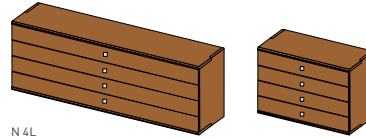

w	61.2	
h	31.5	39.5
d	41.8	

NKN 2L

nox bedside cabinet

2 drawers (height 15.6)

handle: square handle stainless steel

types of wood: alder, beech, beech heartwood, oak, wild oak, cherry, walnut, wild walnut, oak white oil, wild oak white oil, swiss pine
wild arrangement only available on fronts
wall mounting required

w	61.2	
h	39.5	
d	41.8	

NKN 1L1M

nox bedside cabinet

1 drawer (height 15.6), 1 drawer (height 23.6)

handle: square handle stainless steel

types of wood: alder, beech, beech heartwood, oak, wild oak, cherry, walnut, wild walnut, oak white oil, wild oak white oil, swiss pine
wild arrangement only available on fronts
wall mounting required

w	61.2	
h	47.5	
d	41.8	

nox chests of drawers

N 4L

nox chest of drawers

4 drawers (height 15.6)

recessed plinth

handle: square handle stainless steel

types of wood: alder, beech, beech heartwood, oak, wild oak, cherry, walnut, wild walnut, oak white oil, wild oak white oil, swiss pine
wild arrangement only available on fronts
wall mounting required

w	81.2	101.2	131.2	159.3	199.3
h	71.5				
d	48.2				

N 1LM

nox chest of drawers

1 drawer (height 15.6), 2 drawers (height 23.6)

recessed plinth

handle: square handle stainless steel

types of wood: alder, beech, beech heartwood, oak, wild oak, cherry, walnut, wild walnut, oak white oil, wild oak white oil, swiss pine
wild arrangement only available on fronts
wall mounting required