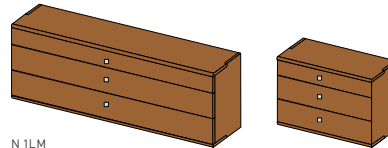

w	61.2	
h	39.5	
d	41.8	

NKN 1L1M

nox bedside cabinet

1 drawer (height 15.6), 1 drawer (height 23.6)

handle: square handle stainless steel

types of wood: alder, beech, beech heartwood, oak, wild oak, cherry, walnut, wild walnut, oak white oil, wild oak white oil, swiss pine
wild arrangement only available on fronts
wall mounting required

w	61.2	
h	47.5	
d	41.8	

nox chests of drawers

N 4L

nox chest of drawers

4 drawers (height 15.6)

recessed plinth

handle: square handle stainless steel

types of wood: alder, beech, beech heartwood, oak, wild oak, cherry, walnut, wild walnut, oak white oil, wild oak white oil, swiss pine
wild arrangement only available on fronts
wall mounting required

w	81.2	101.2	131.2	159.3	199.3
h	71.5				
d	48.2				

N 1LM

nox chest of drawers

1 drawer (height 15.6), 2 drawers (height 23.6)

recessed plinth

handle: square handle stainless steel

types of wood: alder, beech, beech heartwood, oak, wild oak, cherry, walnut, wild walnut, oak white oil, wild oak white oil, swiss pine
wild arrangement only available on fronts
wall mounting required