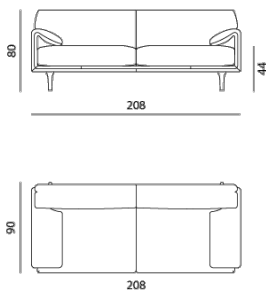

Features

- Available as armchair (88 cm), 2.5 seater (183 cm), 3 seater (208 cm), 3.5 seater (233 cm) and pouf. Sofas and armchairs are available with a low or high back.
- The back side of the back features ornamental point stitching. The high back is given added depth by a decorative seam on the front.
- The aluminium legs are also available in lacquer.
- All sofas have a seat and back cushion, each with a single middle seam.
- Comfort options: seat height +2 cm, seat depth -2 cm.

BORA BALANZA

DESIGN: AXEL ENTHOVEN, 2016

Bora Balanza - armchair Low

Dimensions (cm)

Width: 90
 Length: 88
 Height: 80
 Seat width: 40
 Seat depth: 55
 Seat height: 44
 Back height: 44
 Arm height: 19

Bora Balanza - Armchair High

Dimensions (cm)

Width: 90
 Length: 88
 Height: 90
 Seat width: 40
 Seat depth: 55
 Seat height: 44
 Back height: 55
 Arm height: 19

Bora Balanza - sofa 3-seater Low

Dimensions (cm)

Width: 90
 Length: 208
 Height: 80
 Seat width: 150
 Seat depth: 55
 Seat height: 44
 Back height: 44
 Arm height: 19

Bora Balanza - sofa 3-seater Hig

Dimensions (cm)

Width: 90
 Length: 208
 Height: 90
 Seat width: 150
 Seat depth: 55
 Seat height: 44
 Back height: 55
 Arm height: 19

Bora Balanza - sofa 3,5-seater Low

Dimensions (cm)