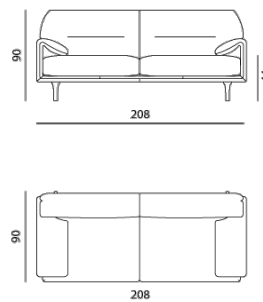

BORA BALANZA

DESIGN: AXEL ENTHOVEN, 2016

Bora Balanza - armchair Low

Dimensions (cm)

Width: 90
 Length: 88
 Height: 80
 Seat width: 40
 Seat depth: 55
 Seat height: 44
 Back height: 44
 Arm height: 19

Bora Balanza - Armchair High

Dimensions (cm)

Width: 90
 Length: 88
 Height: 90
 Seat width: 40
 Seat depth: 55
 Seat height: 44
 Back height: 55
 Arm height: 19

Bora Balanza - sofa 3-seater Low

Dimensions (cm)

Width: 90
 Length: 208
 Height: 80
 Seat width: 150
 Seat depth: 55
 Seat height: 44
 Back height: 44
 Arm height: 19

Bora Balanza - sofa 3-seater Hig

Dimensions (cm)

Width: 90
 Length: 208
 Height: 90
 Seat width: 150
 Seat depth: 55
 Seat height: 44
 Back height: 55
 Arm height: 19

Bora Balanza - sofa 3,5-seater Low

Dimensions (cm)

Width: 90
 Length: 233
 Height: 80
 Seat width: 175
 Seat depth: 55
 Seat height: 44
 Back height: 44
 Arm height: 19

Bora Balanza - sofa 3,5-seater High

Dimensions (cm)

Width: 90
 Length: 233
 Height: 90
 Seat width: 175
 Seat depth: 55
 Seat height: 44
 Back height: 55
 Arm height: 19