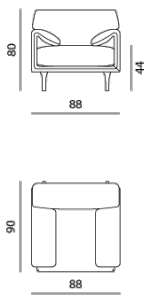

Features

- Available as armchair (88 cm), 2.5 seater (183 cm), 3 seater (208 cm), 3.5 seater (233 cm) and pouf. Sofas and armchairs are available with a low or high back.
- The back side of the back features ornamental point stitching. The high back is given added depth by a decorative seam on the front.
- The aluminium legs are also available in lacquer.
- All sofas have a seat and back cushion, each with a single middle seam.
- Comfort options: seat height +2 cm, seat depth -2 cm.

BORA BALANZA

DESIGN: AXEL ENTHOVEN, 2016

Bora Balanza - armchair Low

Dimensions (cm)

Width: 90
 Length: 88
 Height: 80
 Seat width: 40
 Seat depth: 55
 Seat height: 44
 Back height: 44
 Arm height: 19

Bora Balanza - Armchair High

Dimensions (cm)

Width: 90
 Length: 88
 Height: 90
 Seat width: 40
 Seat depth: 55
 Seat height: 44
 Back height: 55
 Arm height: 19

Bora Balanza - sofa 3-seater Low

Dimensions (cm)

Width: 90
 Length: 208
 Height: 80
 Seat width: 150
 Seat depth: 55
 Seat height: 44
 Back height: 44
 Arm height: 19

Width: 90
 Length: 233
 Height: 80
 Seat width: 175
 Seat depth: 55
 Seat height: 44
 Back height: 44
 Arm height: 19

Bora Balanza - sofa 3,5-seater High

Dimensions (cm)

Width: 90
 Length: 233
 Height: 90
 Seat width: 175
 Seat depth: 55
 Seat height: 44
 Back height: 55
 Arm height: 19