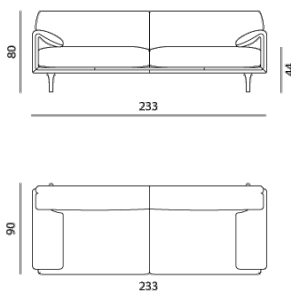

BORA BALANZA

DESIGN: AXEL ENTHOVEN, 2016

Bora Balanza - armchair Low

Dimensions (cm)

Width: 90
 Length: 88
 Height: 80
 Seat width: 40
 Seat depth: 55
 Seat height: 44
 Back height: 44
 Arm height: 19

Bora Balanza - Armchair High

Dimensions (cm)

Width: 90
 Length: 88
 Height: 90
 Seat width: 40
 Seat depth: 55
 Seat height: 44
 Back height: 55
 Arm height: 19

Bora Balanza - sofa 3-seater Low

Dimensions (cm)

Width: 90
 Length: 208
 Height: 80
 Seat width: 150
 Seat depth: 55
 Seat height: 44
 Back height: 44
 Arm height: 19

Bora Balanza - sofa 3-seater Hig

Dimensions (cm)

Width: 90
 Length: 208
 Height: 90
 Seat width: 150
 Seat depth: 55
 Seat height: 44
 Back height: 55
 Arm height: 19

Bora Balanza - sofa 3,5-seater Low

Dimensions (cm)

Width: 90
 Length: 233
 Height: 80
 Seat width: 175
 Seat depth: 55
 Seat height: 44
 Back height: 44
 Arm height: 19

Bora Balanza - sofa 3,5-seater High

Dimensions (cm)

Width: 90
 Length: 233
 Height: 90
 Seat width: 175
 Seat depth: 55
 Seat height: 44
 Back height: 55
 Arm height: 19