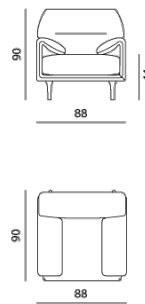

BORA BALANZA

DESIGN: AXEL ENTHOVEN, 2016

Bora Balanza - armchair Low

Dimensions (cm)

Width: 90
 Length: 88
 Height: 80
 Seat width: 40
 Seat depth: 55
 Seat height: 44
 Back height: 44
 Arm height: 19

Bora Balanza - Armchair High

Dimensions (cm)

Width: 90
 Length: 88
 Height: 90
 Seat width: 40
 Seat depth: 55
 Seat height: 44
 Back height: 55
 Arm height: 19

Bora Balanza - sofa 3-seater Low

Dimensions (cm)

Width: 90
 Length: 208
 Height: 80
 Seat width: 150
 Seat depth: 55
 Seat height: 44
 Back height: 44
 Arm height: 19

Bora Balanza - sofa 3-seater Hig

Dimensions (cm)

Width: 90
 Length: 208
 Height: 90
 Seat width: 150
 Seat depth: 55
 Seat height: 44
 Back height: 55
 Arm height: 19

Bora Balanza - sofa 3,5-seater Low

Dimensions (cm)

Width: 90
 Length: 233
 Height: 80
 Seat width: 175
 Seat depth: 55
 Seat height: 44
 Back height: 44
 Arm height: 19

Bora Balanza - sofa 3,5-seater High

Dimensions (cm)

Width: 90
 Length: 233
 Height: 90
 Seat width: 175
 Seat depth: 55
 Seat height: 44
 Back height: 55
 Arm height: 19