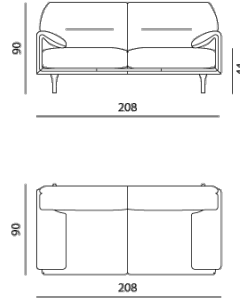

Dimensions (cm)

Width: 90
 Length: 88
 Height: 90
 Seat width: 40
 Seat depth: 55
 Seat height: 44
 Back height: 55
 Arm height: 19

Bora Balanza - sofa 3-seater Low

Dimensions (cm)

Width: 90
 Length: 208
 Height: 80
 Seat width: 150
 Seat depth: 55
 Seat height: 44
 Back height: 44
 Arm height: 19

Bora Balanza - sofa 3-seater Hig

Dimensions (cm)

Width: 90
 Length: 208
 Height: 90
 Seat width: 150
 Seat depth: 55
 Seat height: 44
 Back height: 55
 Arm height: 19

Bora Balanza - sofa 3,5-seater Low

Dimensions (cm)

Width: 90
 Length: 233
 Height: 80
 Seat width: 175
 Seat depth: 55
 Seat height: 44
 Back height: 44
 Arm height: 19

Bora Balanza - sofa 3,5-seater High

Dimensions (cm)

Width: 90
 Length: 233
 Height: 90
 Seat width: 175
 Seat depth: 55
 Seat height: 44
 Back height: 55
 Arm height: 19

Bora Balanza - sofa 2,5-seater Low

Dimensions (cm)

Width: 90
Length: 183
Height: 80
Seat width: 125
Seat depth: 55
Seat height: 44
Back height: 44
Arm height: 19

Bora Balanza - sofa 2,5-seater High

Dimensions (cm)