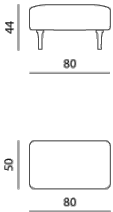

Bora Balanza - sofa 3-seater Hig

Dimensions (cm)

Width: 90
 Length: 208
 Height: 90
 Seat width: 150
 Seat depth: 55
 Seat height: 44
 Back height: 55
 Arm height: 19

Bora Balanza - sofa 3,5-seater Low

Dimensions (cm)

Width: 90
 Length: 233
 Height: 80
 Seat width: 175
 Seat depth: 55
 Seat height: 44
 Back height: 44
 Arm height: 19

Bora Balanza - sofa 3,5-seater High

Dimensions (cm)

Width: 90
 Length: 233
 Height: 90
 Seat width: 175
 Seat depth: 55
 Seat height: 44
 Back height: 55
 Arm height: 19

Bora Balanza - sofa 2,5-seater Low

Dimensions (cm)

Width: 90
Length: 183
Height: 80
Seat width: 125
Seat depth: 55
Seat height: 44
Back height: 44
Arm height: 19

Bora Balanza - sofa 2,5-seater High

Dimensions (cm)

Width: 90
Length: 183
Height: 90
Seat width: 125
Seat depth: 55
Seat height: 44
Back height: 44
Arm height: 19

Bora Balanza - footstool

Dimensions (cm)

Width: 50
Length: 80

BORA BALANZA

DESIGN: AXEL ENTHOVEN, 2016
