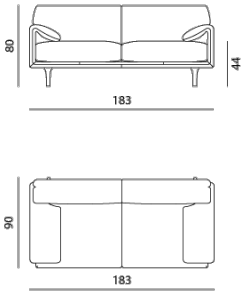

Bora Balanza - sofa 3-seater Hig

Dimensions (cm)

Width: 90
 Length: 208
 Height: 90
 Seat width: 150
 Seat depth: 55
 Seat height: 44
 Back height: 55
 Arm height: 19

Bora Balanza - sofa 3,5-seater Low

Dimensions (cm)

Width: 90
 Length: 233
 Height: 80
 Seat width: 175
 Seat depth: 55
 Seat height: 44
 Back height: 44
 Arm height: 19

Bora Balanza - sofa 3,5-seater High

Dimensions (cm)

Width: 90
 Length: 233
 Height: 90
 Seat width: 175
 Seat depth: 55
 Seat height: 44
 Back height: 55
 Arm height: 19

Bora Balanza - sofa 2,5-seater Low

Dimensions (cm)

Width: 90
Length: 183
Height: 80
Seat width: 125
Seat depth: 55
Seat height: 44
Back height: 44
Arm height: 19

Bora Balanza - sofa 2,5-seater High

Dimensions (cm)

Width: 90
Length: 183
Height: 90
Seat width: 125
Seat depth: 55
Seat height: 44
Back height: 44
Arm height: 19

Bora Balanza - footstool

Dimensions (cm)

Width: 50
Length: 80

BORA BALANZA

DESIGN: AXEL ENTHOVEN, 2016
