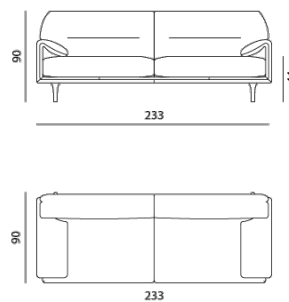

BORA BALANZA

DESIGN: AXEL ENTHOVEN, 2016

Bora Balanza - armchair Low

Dimensions (cm)

Width: 90
 Length: 88
 Height: 80
 Seat width: 40
 Seat depth: 55
 Seat height: 44
 Back height: 44
 Arm height: 19

Bora Balanza - Armchair High

Dimensions (cm)

Width: 90
 Length: 88
 Height: 90
 Seat width: 40
 Seat depth: 55
 Seat height: 44
 Back height: 55
 Arm height: 19

Bora Balanza - sofa 3-seater Low

Dimensions (cm)

Width: 90
 Length: 208
 Height: 80
 Seat width: 150
 Seat depth: 55
 Seat height: 44
 Back height: 44
 Arm height: 19

Bora Balanza - sofa 3-seater Hig

Dimensions (cm)

Width: 90
 Length: 208
 Height: 90
 Seat width: 150
 Seat depth: 55
 Seat height: 44
 Back height: 55
 Arm height: 19

Bora Balanza - sofa 3,5-seater Low

Dimensions (cm)

Width: 90
 Length: 233
 Height: 80
 Seat width: 175
 Seat depth: 55
 Seat height: 44
 Back height: 44
 Arm height: 19

Bora Balanza - sofa 3,5-seater High

Dimensions (cm)

Width: 90
 Length: 233
 Height: 90
 Seat width: 175
 Seat depth: 55
 Seat height: 44
 Back height: 55
 Arm height: 19