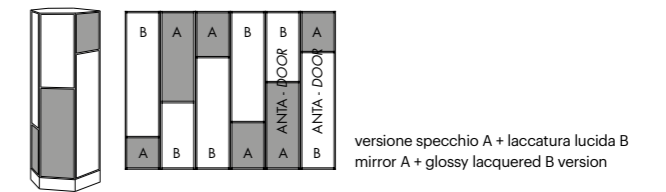

madia - cabinet