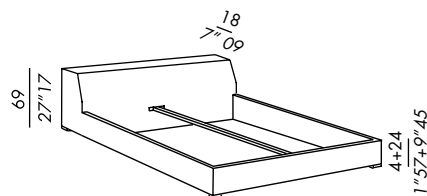

piano ortopedico
orthopaedic base