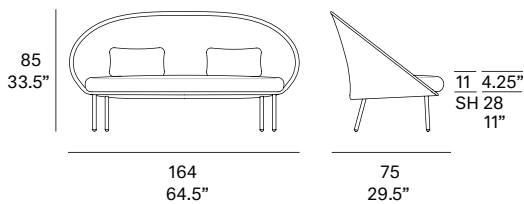

Certifications

UNE EN 581-1:2006
UNE EN 581-2:2016
UNE EN 1022:2005