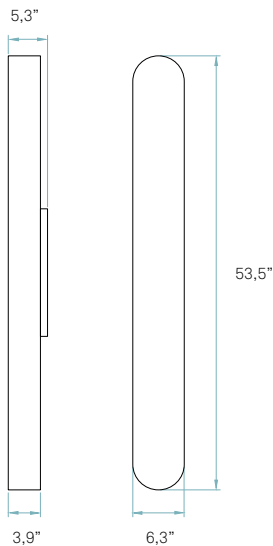

REF. I AG A LED 25
I-Club Large

References

I AG LED DIM UL

Certificates

120 - 277V

Wood shade colors

- 20 Ivory White
- 21 Natural Cherry
- 22 Natural Beech
- 24 Yellow
- 25 Orange
- 26 Red
- 28 Blue
- 29 Grey
- 30 Turquoise
- 31 Chocolate
- 32 Pink

Components

Frontal diffuser
Matt satin acrylic

Back plate
Chrome

Box size
12 x 12 x 60"

Box volume
5,2 ft³

Weight
Gross - 17,6 Lb
Net - 8,8 Lb

Linear Module
3 x 10,8 W 900mA

Driver

ERP
1 unit - Ref. ESS040W-0900-42

Details

Input Voltage	Luminous Flux	CRI	Watt.	CCT	Lifetime (L70)
120 - 277V	N/A	90	36 W	3000 K	40000h