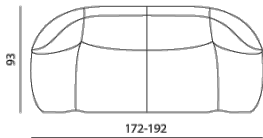

- Available as 2-seat and 3-seat sofa.
- The frame is finished in polished aluminium.

TANGO

DESIGN: JAN ARMGARDT, 1984

Tango - sofa 2-seater

Dimensions (cm)
Width: 93
Length: 192
Height: 81

Tango - sofa 3-seater

Dimensions (cm)
Width: 93
Length: 223
Height: 81

TANGO

DESIGN: JAN ARMGARDT, 1984

Frame

Solid beech.

Springs

Hardened steel springs.

Padding