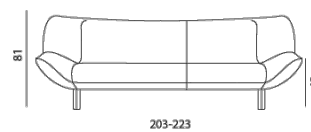

- Available as 2-seat and 3-seat sofa.
- The frame is finished in polished aluminium.

TANGO

DESIGN: JAN ARMGARDT, 1984

Tango - sofa 2-seater

Dimensions (cm)
Width: 93
Length: 192
Height: 81

Tango - sofa 3-seater

Dimensions (cm)
Width: 93
Length: 223
Height: 81

TANGO

DESIGN: JAN ARMGARDT, 1984

Frame

Solid beech.

Springs

Hardened steel springs.

Padding

Seat 8 cm moulded foam sg 45 kg/m³ Leoskin coverin.

Back 10 cm moulded foam sg 37 kg/m³ Leoskin coverin.

Support

Polished aluminium.

Particulars

The adjustable arm and back sections are strong, but cannot take limitless loads. Do not use as a seat in the 0-position.
