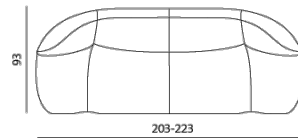

- Available as 2-seat and 3-seat sofa.
- The frame is finished in polished aluminium.

TANGO

DESIGN: JAN ARMGARDT, 1984

Tango - sofa 2-seater

Dimensions (cm)
Width: 93
Length: 192
Height: 81

Tango - sofa 3-seater

Dimensions (cm)
Width: 93
Length: 223
Height: 81

TANGO

DESIGN: JAN ARMGARDT, 1984

Frame

Solid beech.

Springs

Hardened steel springs.

Padding