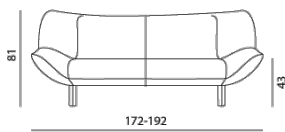

- Available as 2-seat and 3-seat sofa.
- The frame is finished in polished aluminium.

TANGO

DESIGN: JAN ARMGARDT, 1984

Tango - sofa 2-seater

Dimensions (cm)
Width: 93
Length: 192
Height: 81

Tango - sofa 3-seater

Dimensions (cm)
Width: 93
Length: 223
Height: 81

TANGO

DESIGN: JAN ARMGARDT, 1984

Frame

Solid beech.

Springs

Hardened steel springs.

Padding

Seat 8 cm moulded foam sg 45 kg/m³ Leoskin coverin.

Back 10 cm moulded foam sg 37 kg/m³ Leoskin coverin.

Support

Polished aluminium.

Particulars

The adjustable arm and back sections are strong, but cannot take limitless loads. Do not use as a seat in the 0-position.
