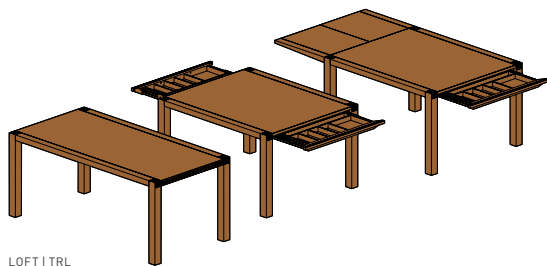

loft tables

LOFT | TRL

loft non-extendable table or with pull out rail

table top: solid wood

table insert: solid wood

types of wood: alder, beech, beech heartwood, oak, wild oak, cherry, walnut, wild walnut, maple white oil, oak white oil, wild oak white oil

table with inserts and/or silverware drawers, cutlery insert included

leg internal dimensions: length/width minus 14.6 cm

dimensions non-extendable table:

| h | 75 clear height 68.1 | | | | | | | | | | | |
|-------|------------------------|-----|-----|-----|-----|-----|-----|-----|-----|-----|-----|-----|
| w \ l | 90 | 100 | 110 | 120 | 130 | 140 | 150 | 160 | 175 | 200 | 225 | 250 |
| 90 | • | | | | • | • | • | • | • | • | • | • |
| 100 | | • | | | • | • | • | • | • | • | • | • |
| 110 | | | • | | • | • | • | • | • | • | • | • |
| 120 | | | | • | | | | | | | | |
| 130 | | | | | • | | | | | | | |
| 140 | | | | | | • | | | | | | |
| 150 | | | | | | | • | | | | | |

1 integrated silverware drawer from a table length of 130 cm.

1 integrated, cushioned insert panel wood 60 cm from a table length of 130 cm.

1 integrated, cushioned insert panel wood 60 cm and one silverware drawer from a table length of 130 cm.

2 integrated, cushioned insert panels wood 60 cm from a table length of 160 cm.

2 integrated silverware drawers from a table length of 130 cm.

types of wood

Unless stated otherwise, all wooden surfaces are finished with pure natural oil.
A detailed list of the wood types available for this product can be found on page 1.