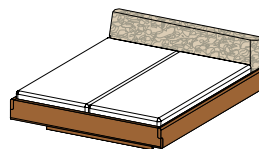

### nox bed wooden headboard

**types of wood:** alder, beech, beech heartwood, oak, wild oak, cherry, walnut, wild walnut, oak white oil, wild oak white oil, swiss pine

#### dimensions of lying surface:

h	normal 39.5   comfort 47.5			
w	140	160	180	200
l	190	200	210	220

All indicated widths and lengths can be combined.

**total width** = width of lying surface + 7.8 cm

**total length** = length of lying surface + 7.8 cm