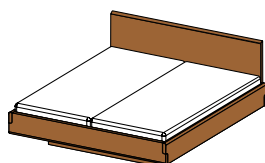

#### dimensions of lying surface:

h	normal 39.5   comfort 47.5			
w	140	160	180	200
l	190	200	210	220

All indicated widths and lengths can be combined.

**total width** = width of lying surface + 7.8 cm

**total length** = length of lying surface + 7.8 cm