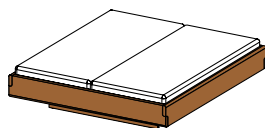

nox beds

BNOX BA

nox bed base

types of wood: alder, beech, beech heartwood, oak, wild oak, cherry, walnut, wild walnut, oak white oil, wild oak white oil, swiss pine

dimensions of lying surface:

h	normal 39.5 | comfort 47.5			
w	140	160	180	200
l	190	200	210	220

All indicated widths and lengths can be combined.

total width = width of lying surface + 7.8 cm

total length = length of lying surface + 7.8 cm