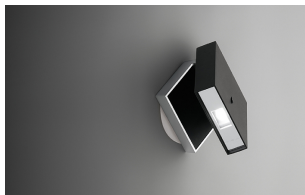

Electrical characteristics

1 x LED 2.1W 700mA

Total 2.1 W

VIBIA