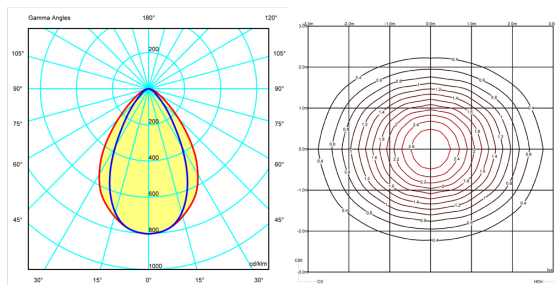

Photometric data