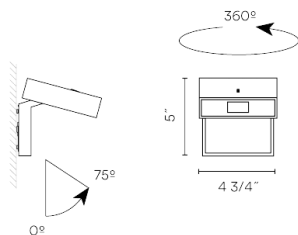

7940-18 Graphite and black (RAL 7016, RAL 9005)

7940-93 White (RAL 9016)

Sketch

Electrical characteristics

1 x LED 2.1W 700mA

Total 2.1 W

VIBIA

Light source: 2700K CRI >80 139 lm 66 lm/W