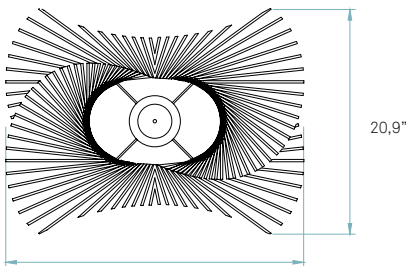

Components

Metal canopy
Brushed nickel
ø 5,5"

Electrical cable
Transparent
8 ft drop

Steel cable
3 x 8 ft drop

Box size
26 x 26 x 24"

Weight
Gross - 9 Lb
Net - 2,1 Lb

27,5"

Recommended bulbs (Not Included)