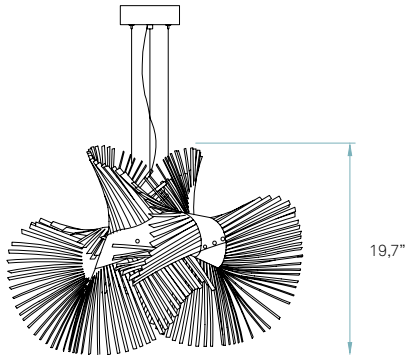

Components

Metal canopy
Brushed nickel
ø 5,5"

Electrical cable
Transparent
8 ft drop

Steel cable
3 x 8 ft drop

Box size
26 x 26 x 24"

Weight
Gross - 9 Lb
Net - 2,1 Lb

27,5"

Recommended bulbs (Not Included)